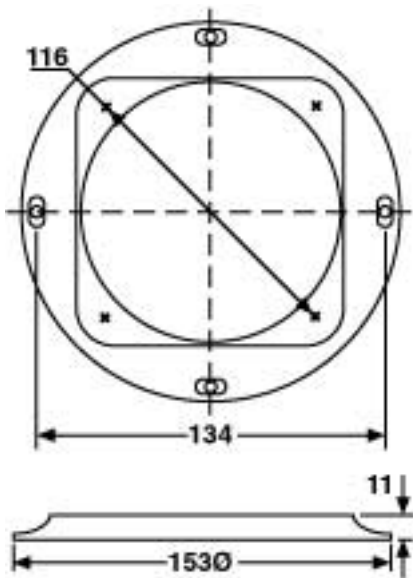

SPGG

100mm SLIMLINE GRILL

Super Slimline Grill
Overall diameter of 155mm
Screw holes 6mm
Suits SPG100 & SPG100-LP

Also Available in Black
SPGG-B